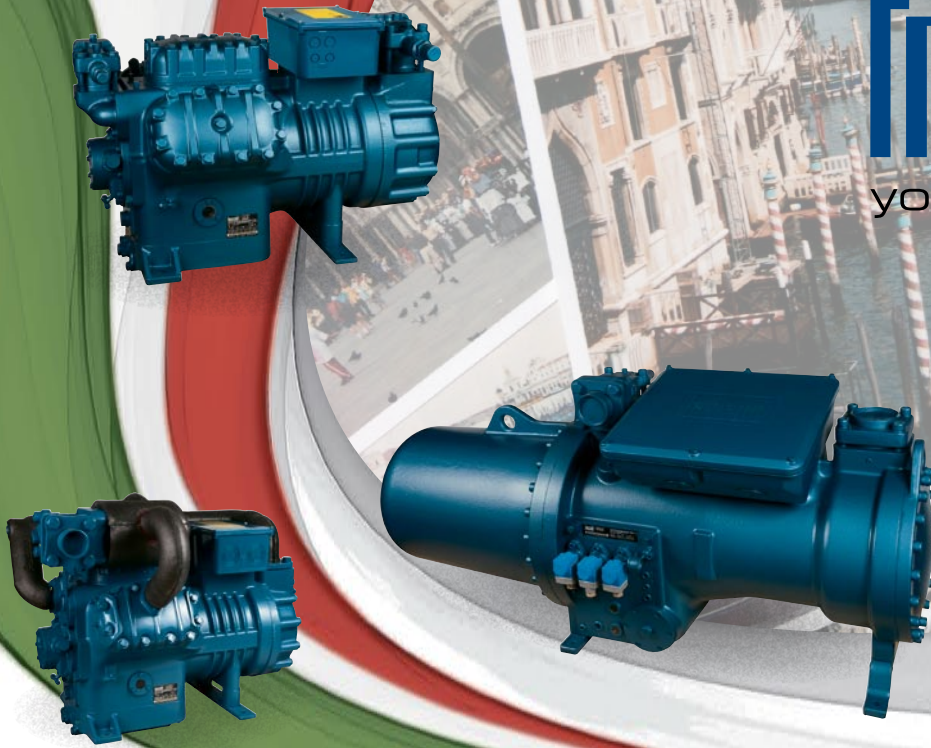

- INNOVATION
- EXCELLENCE
- PASSION
- PEOPLE

**A bit more Italy
down under**

FRASCOLDTM
your added value

Screw compressors

- Range from 15 to 1600 kW
- 7 main series
- 67 different models
- Operation with frequency inverter

Semi-hermetic reciprocating compressors

- Range from 2 to 750 kW
- 14 main series
- 156 different models
- Eco friendly models for Hydrocarbons and CO2

Patton and Frascold responsive expertise, *delivered*