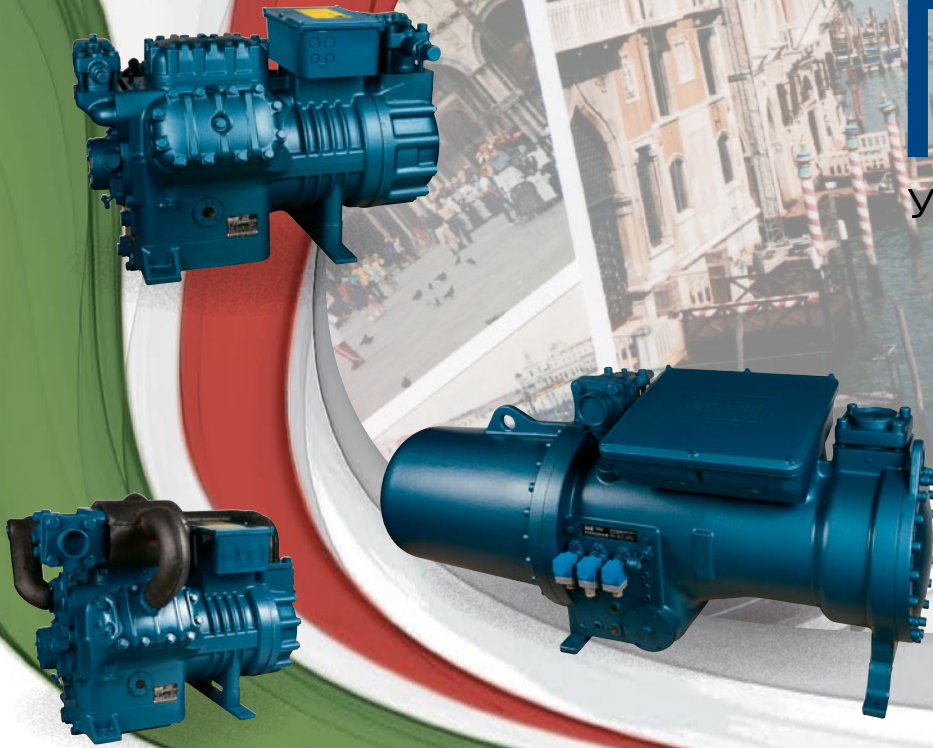

### Screw compressors

- Range from 15 to 1600 kW
- 7 main series
- 67 different models
- Operation with frequency inverter

### Semi-hermetic reciprocating compressors

- Range from 2 to 750 kW
- 14 main series
- 156 different models
- Eco friendly models for Hydrocarbons and CO2

Patton and Frascold .... responsive expertise, *delivered*